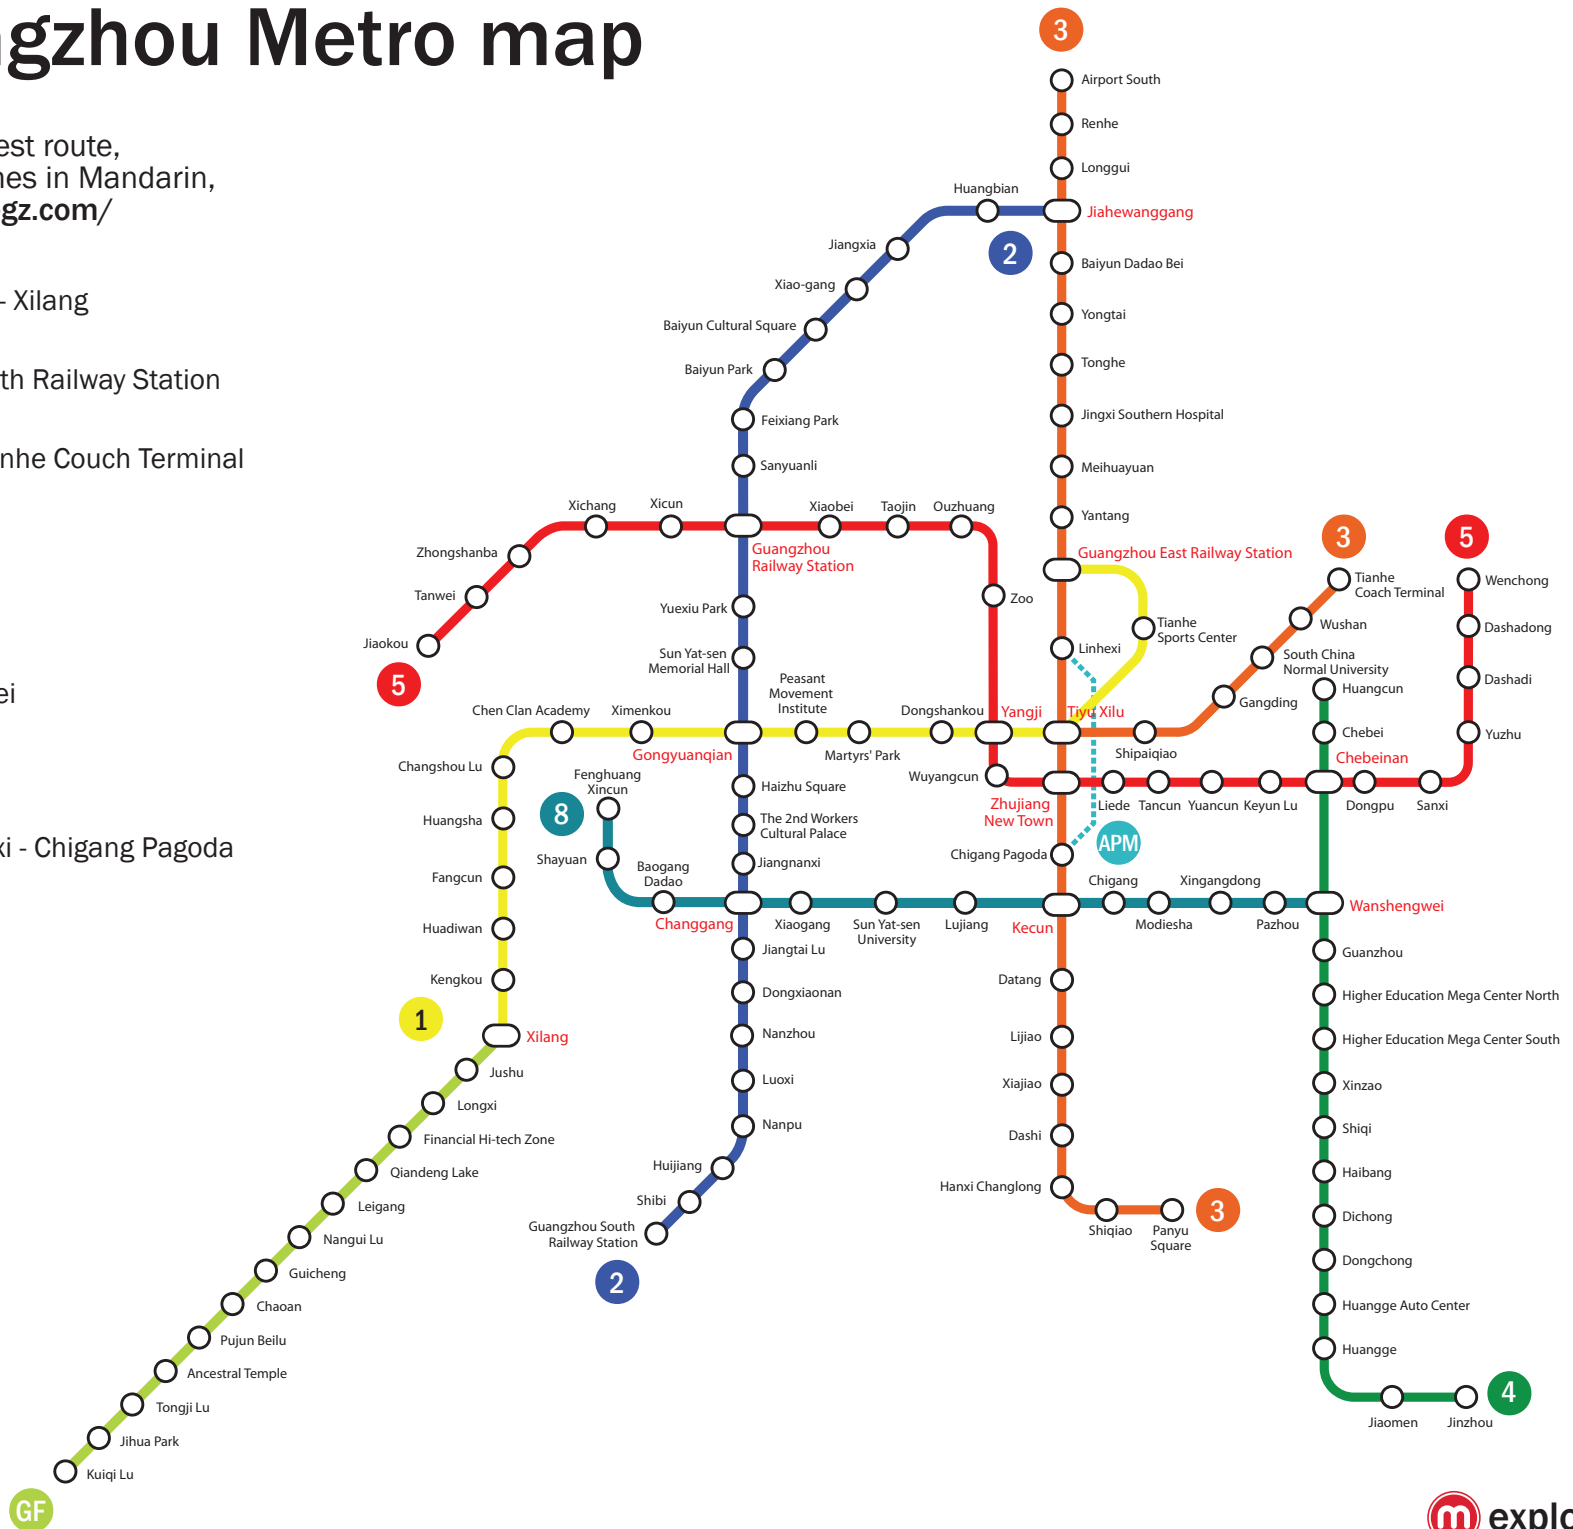

Explore Guangzhou Metro map

updated November 2010

To check ticket prices, find the fastest route, check train times, hear station names in Mandarin, and more, visit <http://www.explorezg.com/>

- 1 Guangzhou East Railway Station - Xilang
- 2 Jiahewanggang - Guangzhou South Railway Station
- 3 Panyu Square - Airport South/Tianhe Coach Terminal
- 4 Huangcun - Jinzhou
- 5 Jiaokou - Wenchong
- 8 Fenghuang Xincun - Wanshengwei
- GF Guangfo Line: Xilang - Kuiqi Lu
- APM Automated People Mover: Linhexi - Chigang Pagoda